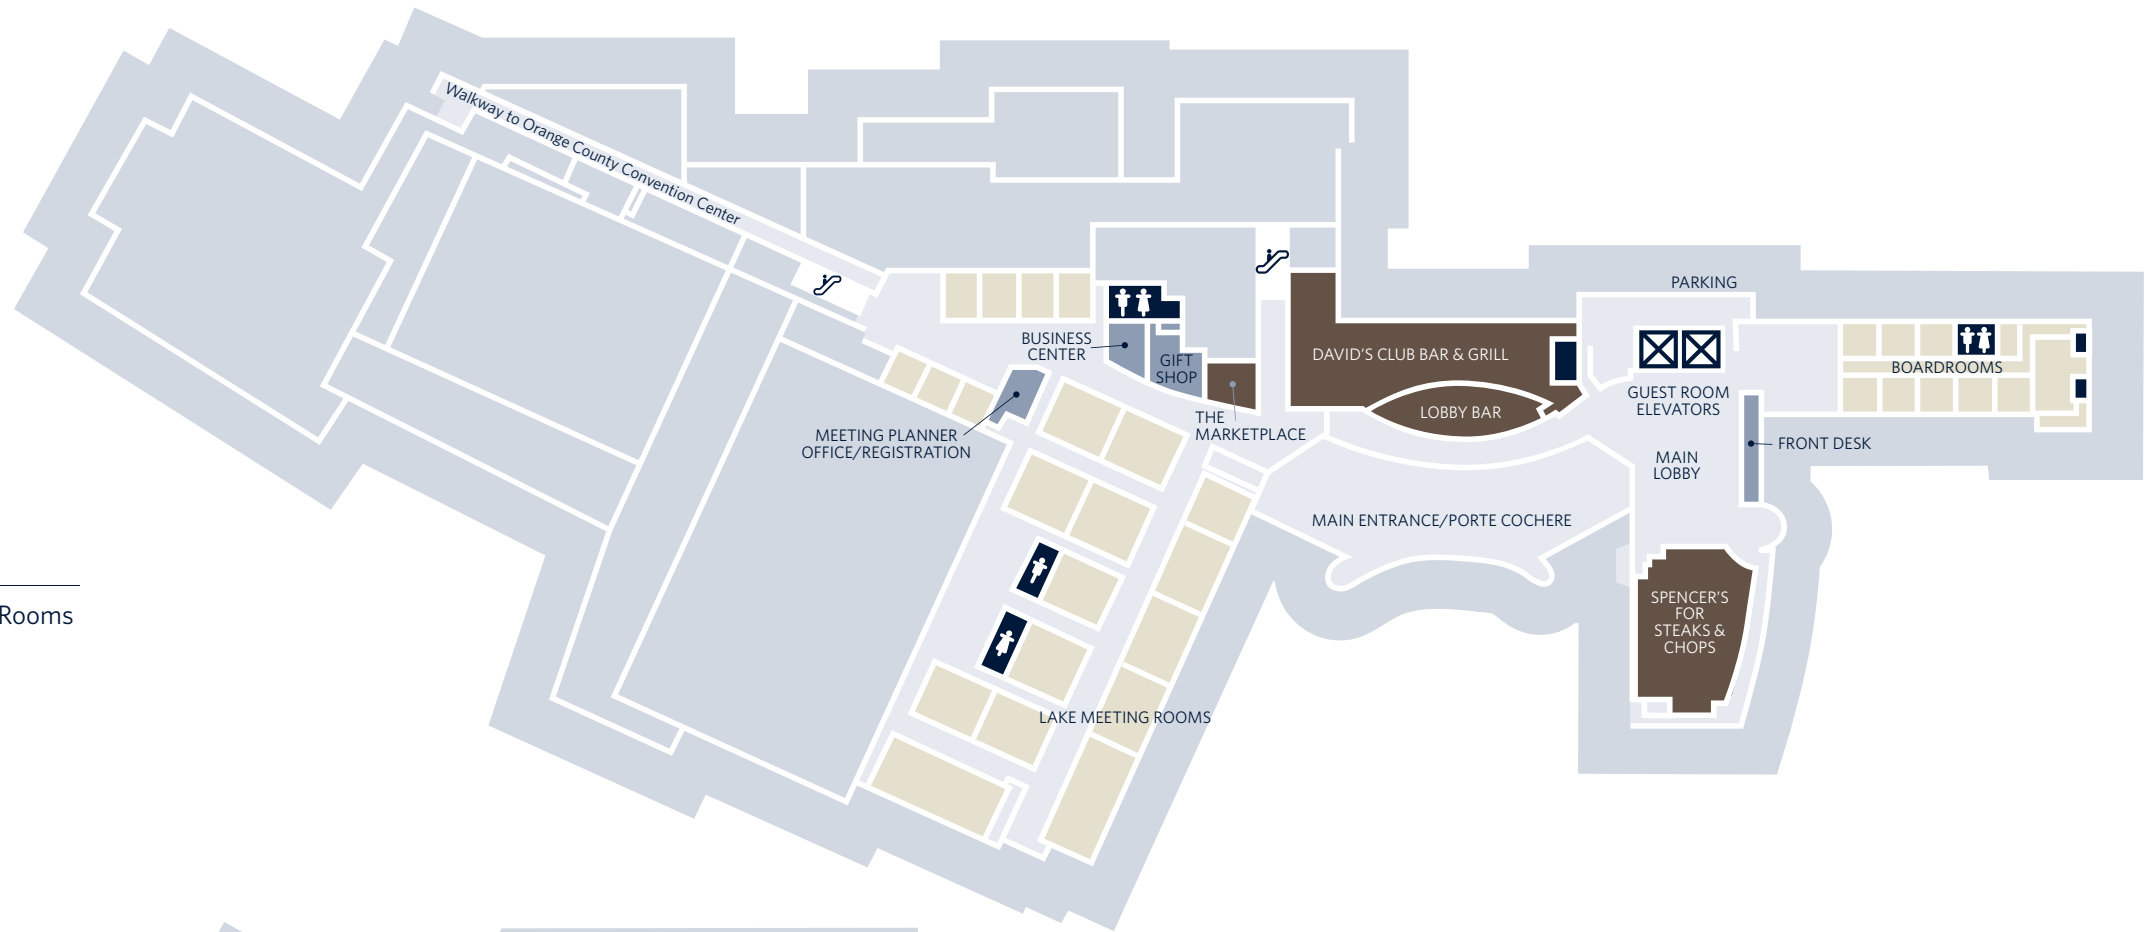

HOTEL LAYOUT HILTON ORLANDO

LOBBY LEVEL

KEY

- Meeting/Conference Rooms
- Food & Beverage
- Restroom
- Escalator

LOWER LEVEL